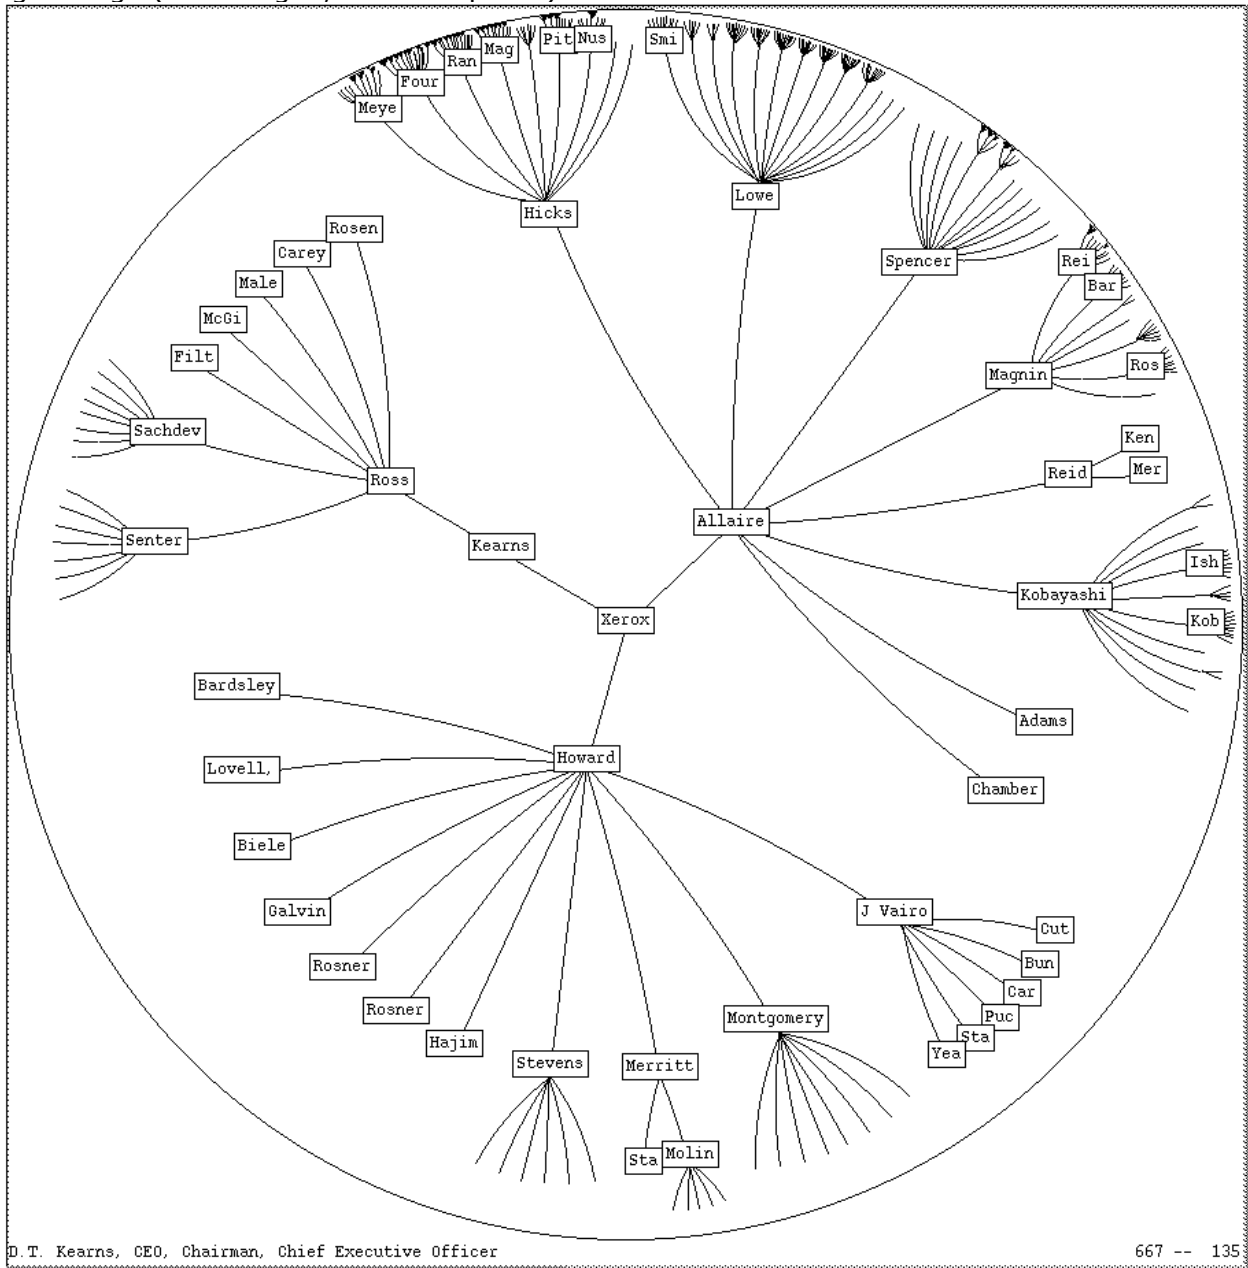

Tony Buzan

[Mind map - Wikipedia, the free encyclopedia](#)

A **mind map** is a [diagram](#) used to represent [words](#), [ideas](#), tasks, or other items linked to and arranged radially around a central key word or idea. It is used to [generate](#), [visualize](#), [structure](#), and [classify](#) ideas, and as an aid in [study](#), [organization](#), [problem solving](#), [decision making](#), and writing.

Maximise the Power of Your Brain - Tony Buzan MIND MAPPING

[Hans Rosling: No more boring data: TEDTalks](#)

Hans Rosling: No more boring data: TEDTalks

[Main Page - FreeMind - free mind mapping software](#)

FreeMind - free mind mapping software

[Resultados Google para Imagen http://www.sigchi.org/chi95/proceedings/papers/jl_figs/fg-xrad.gif](http://www.sigchi.org/chi95/proceedings/papers/jl_figs/fg-xrad.gif)

A Focus+Context Technique Based on Hyperbolic Geometry for Visualizing Large Hierarchies.

fg-xrad.gif (GIF Imagen, 910x928 pixels)

Organigrama empresarial.

Iniciativa de Representación Estructural

visualcomplexity.com | [A visual exploration on mapping complex networks](#)
visualcomplexity